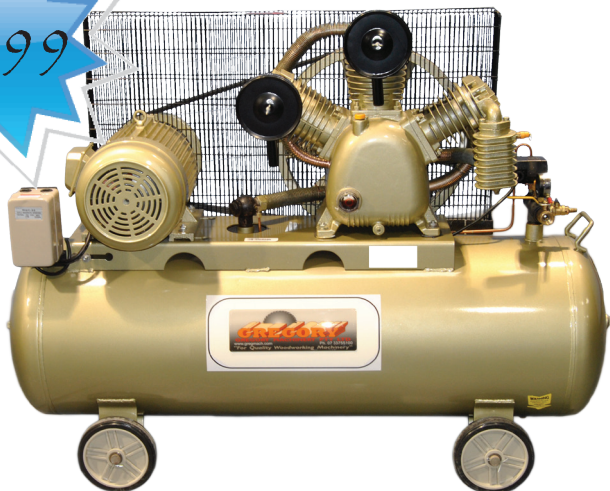

Air Compressors

\$3500

WOODMAN 57CFM, 300L

\$2499

WOODMAN 37CFM, 300L

\$1999

WOODMAN 28CFM, 240L

Terms and conditions

\$2495

REFRIGERATED COMPRESSED AIR DRYER

one of your best solutions to getting the moisture out of your compressed air system

Compressor features:

- Safety pressure release valve
- Easy to read pressure gauge
- Heavy duty wheels
- Easy lift handles
- Comes with noise dampeners for quiet operation
- 300L or 240L Tank
- 3 Phase Motor